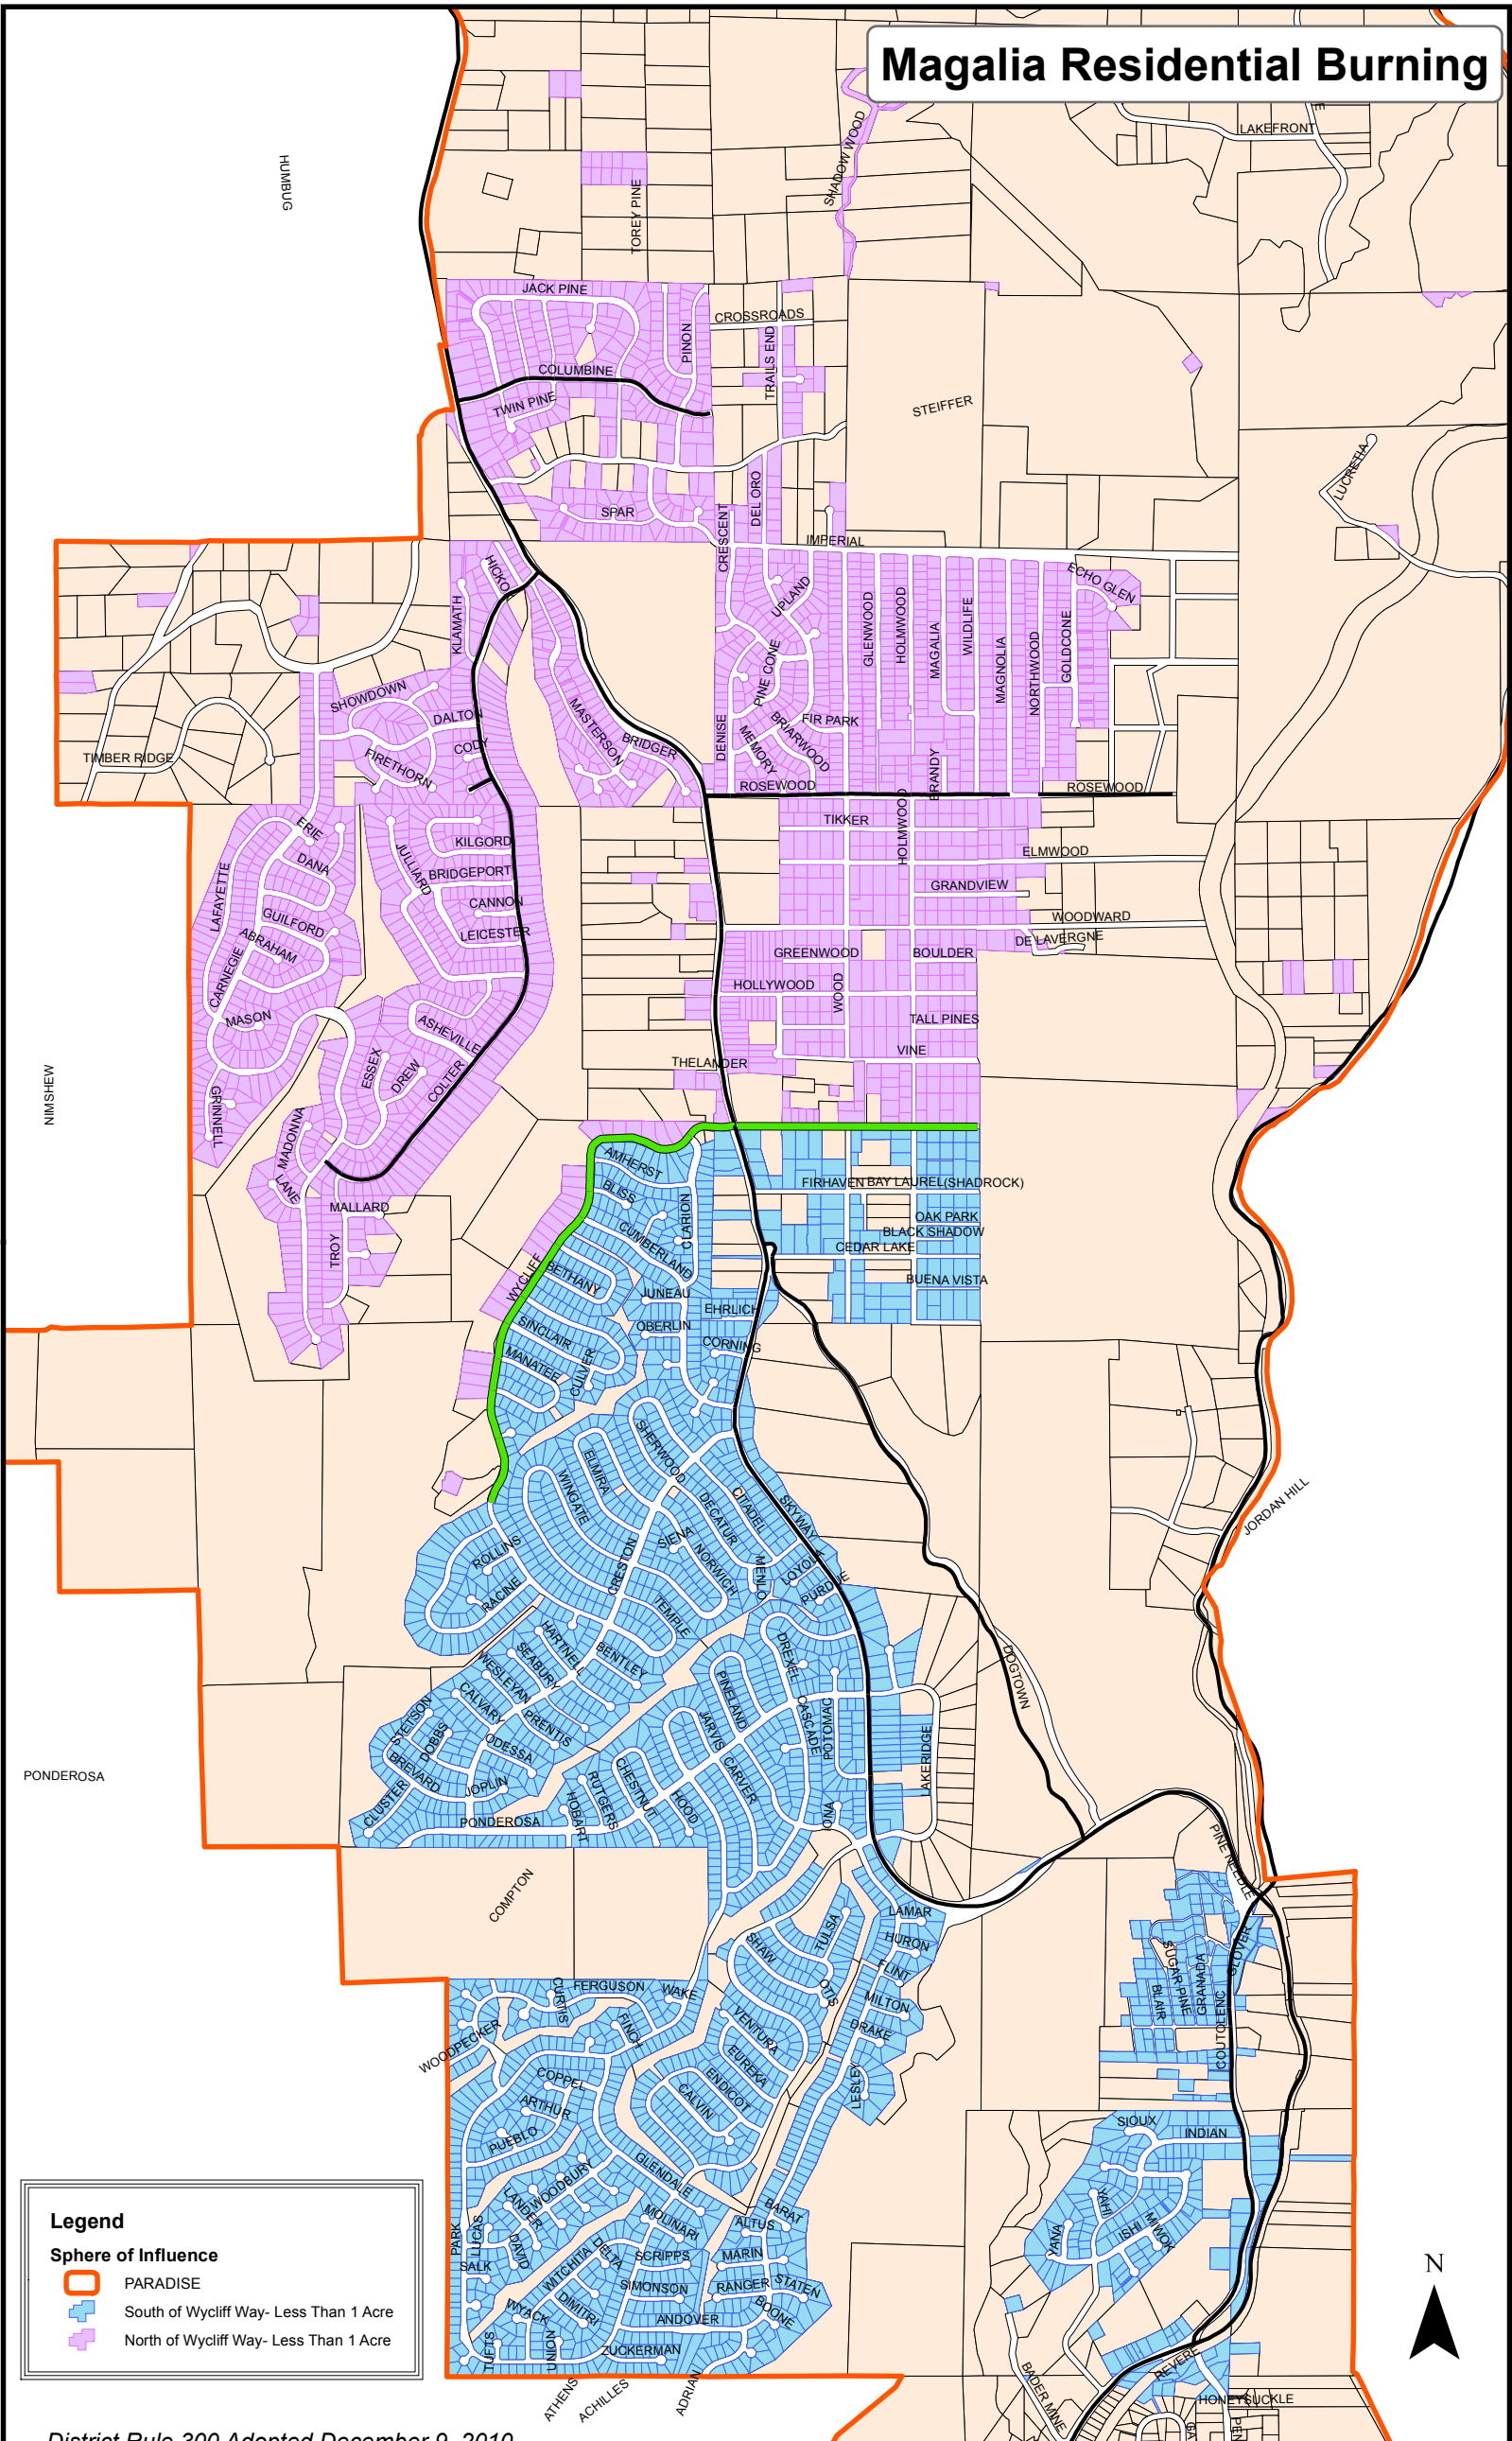

Magalia Residential Burning

Legend

Sphere of Influence

- PARADISE
- South of Wycliff Way- Less Than 1 Acre
- North of Wycliff Way- Less Than 1 Acre