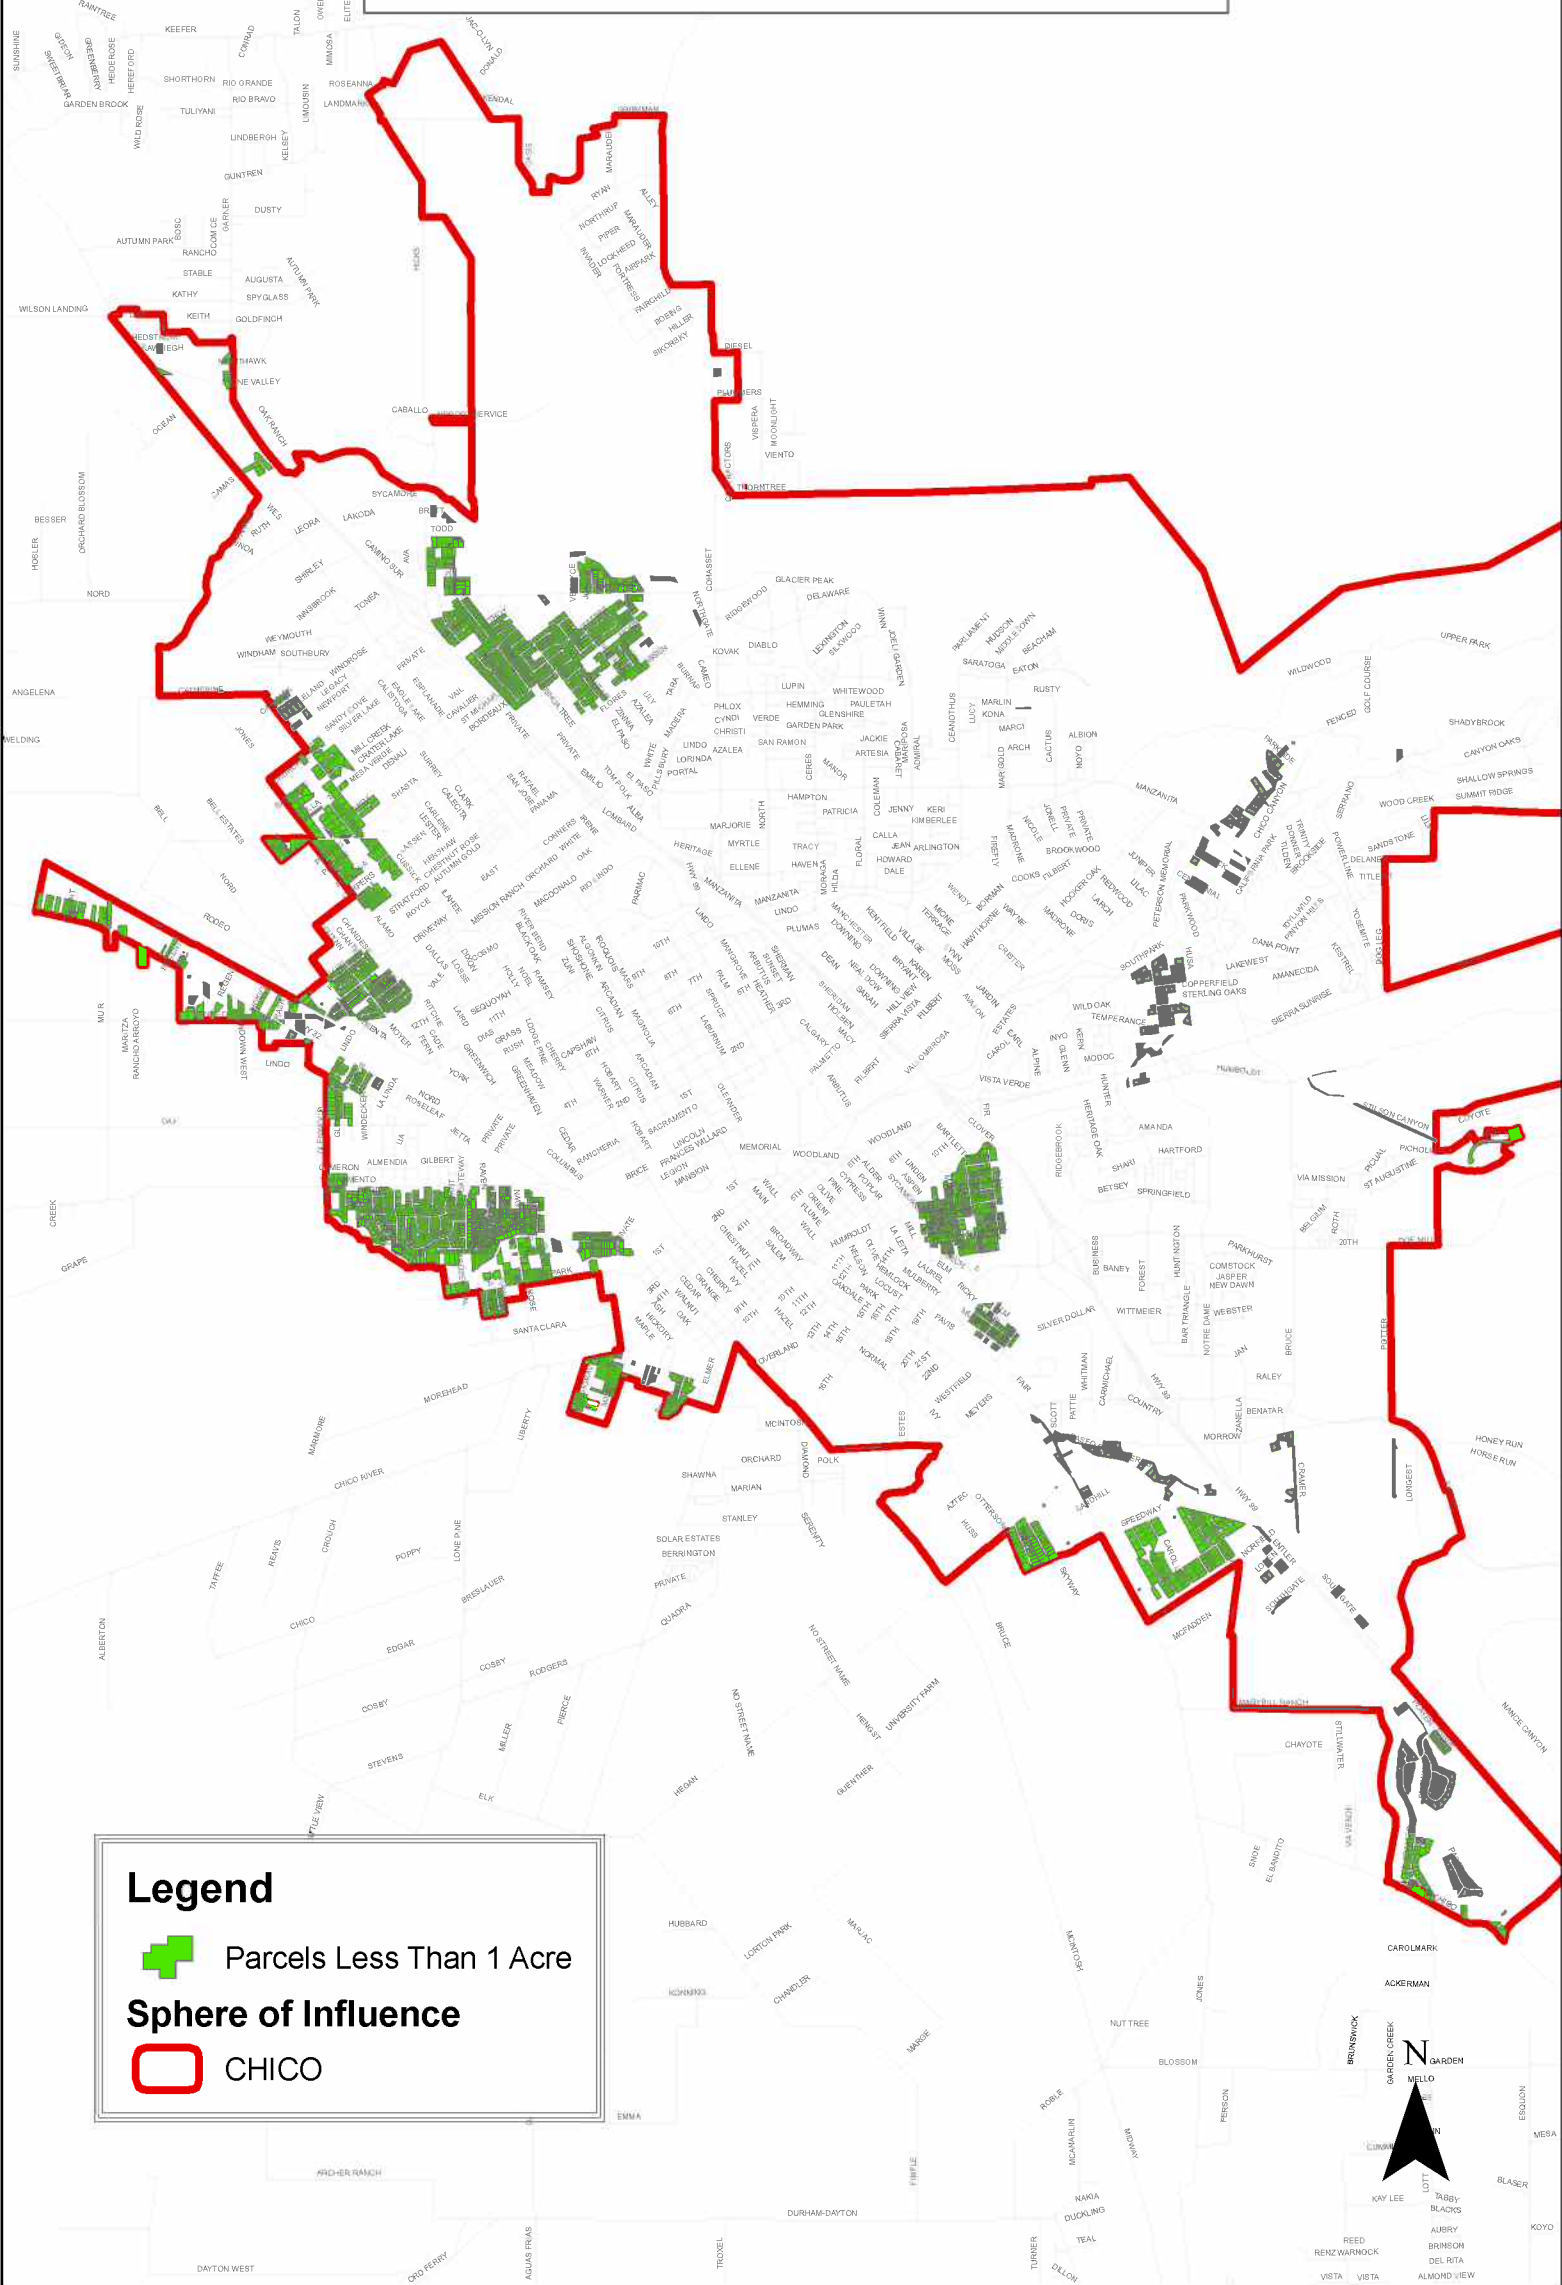

Unincorporated Chico Parcels Under One Acre

3002 Parcels less than 1 acre in the unincorporated portion of Chico that falls within the Chico Sphere of Influence

Legend

-  Parcels Less Than 1 Acre
-  Sphere of Influence
-  CHICO