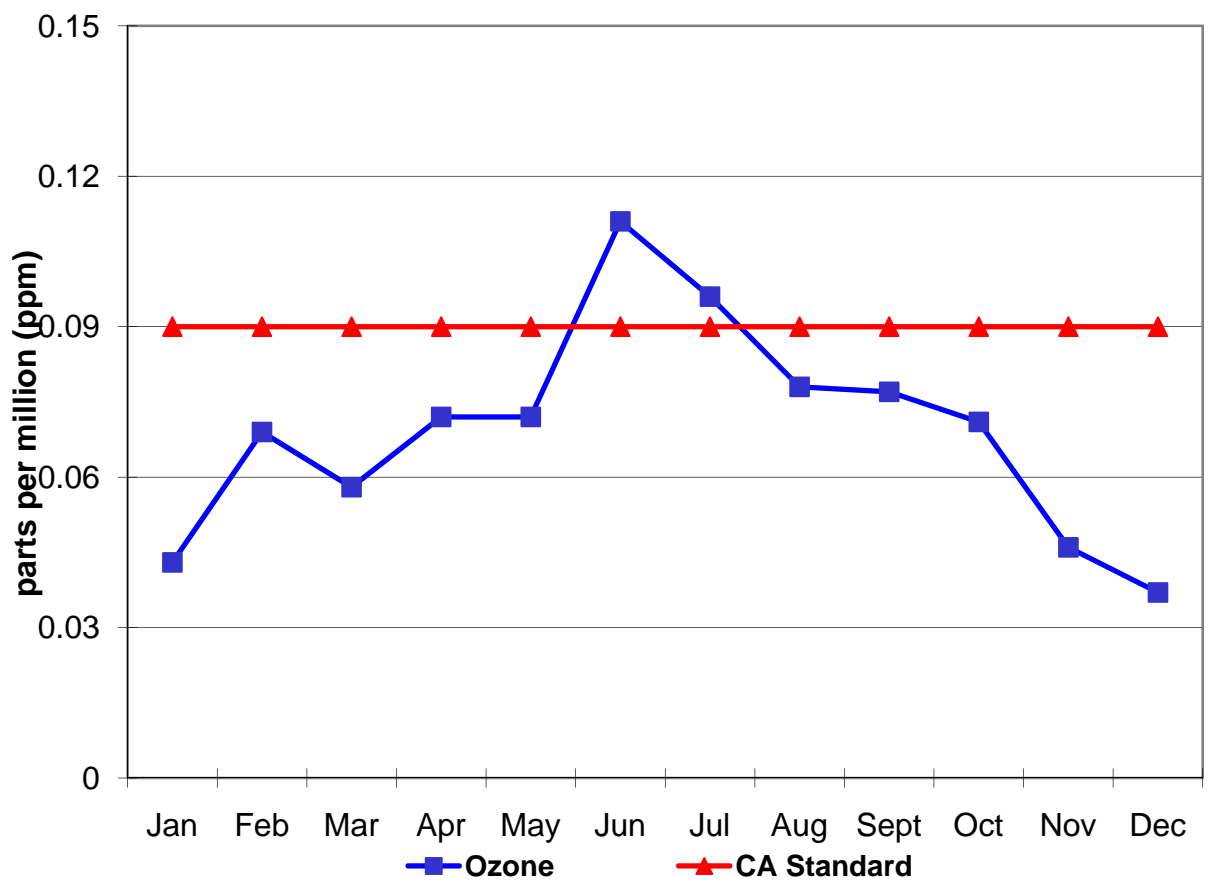

2008 Chico Maximum Monthly 1-Hour Ozone

2008 Paradise Maximum Monthly 1-Hour Ozone

2008 Chico Maximum Monthly 8-Hour Ozone

2008 Paradise Maximum Monthly 8-Hour Ozone

2008 Chico and Paradise Maximum Monthly 1-hour Ozone

2008 Chico and Paradise Maximum Monthly 8-hour Ozone

2008 Chico PM2.5 (FRM Mass)

2008 Chico 24-hour PM10 (SSI)

2008 Paradise PM10

2008 Daily Maximum PM2.5 BAMB Chico and Gridley

2008 Chico & Paradise Maximum Monthly 24-Hour PM10 (SSI)