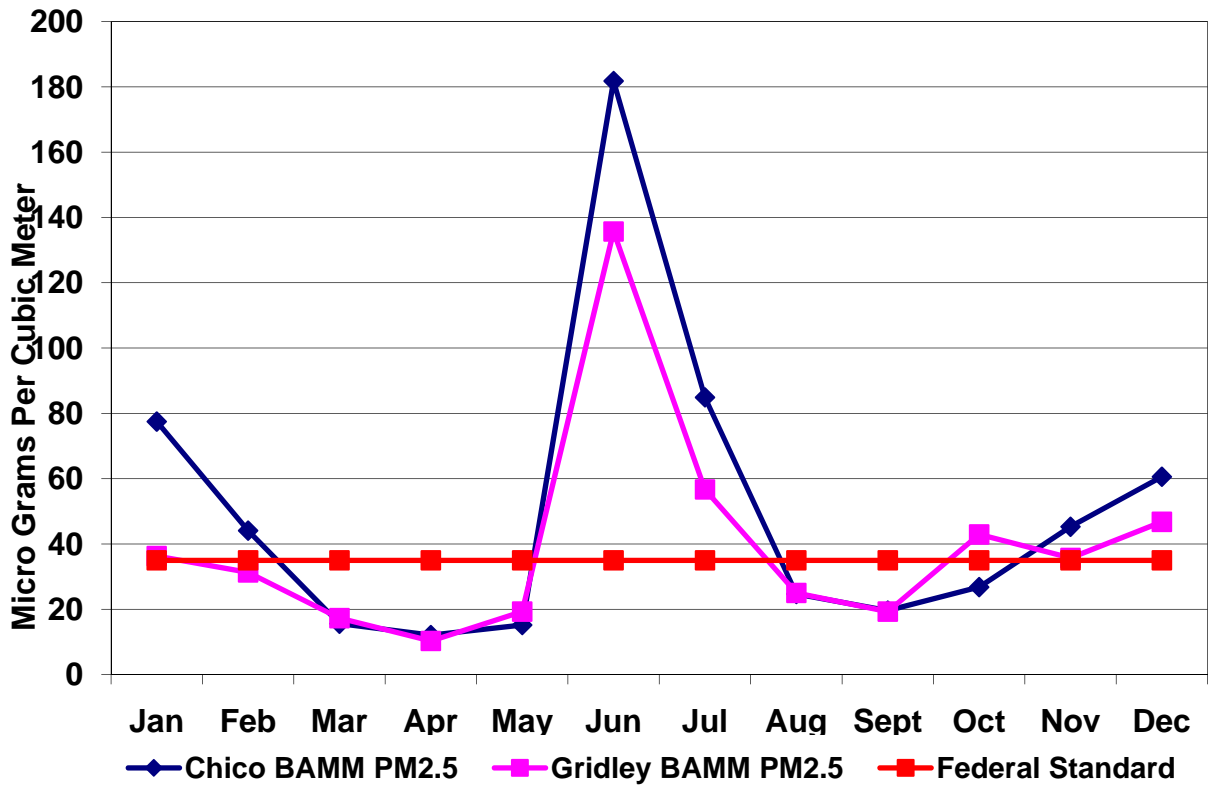

2008 Chico and Paradise Maximum Monthly 8-hour Ozone

2008 Chico PM2.5 (FRM Mass)

2008 Chico 24-hour PM10 (SSI)

2008 Paradise PM10

2008 Daily Maximum PM2.5 BAMB Chico and Gridley

2008 Chico & Paradise Maximum Monthly 24-Hour PM10 (SSI)