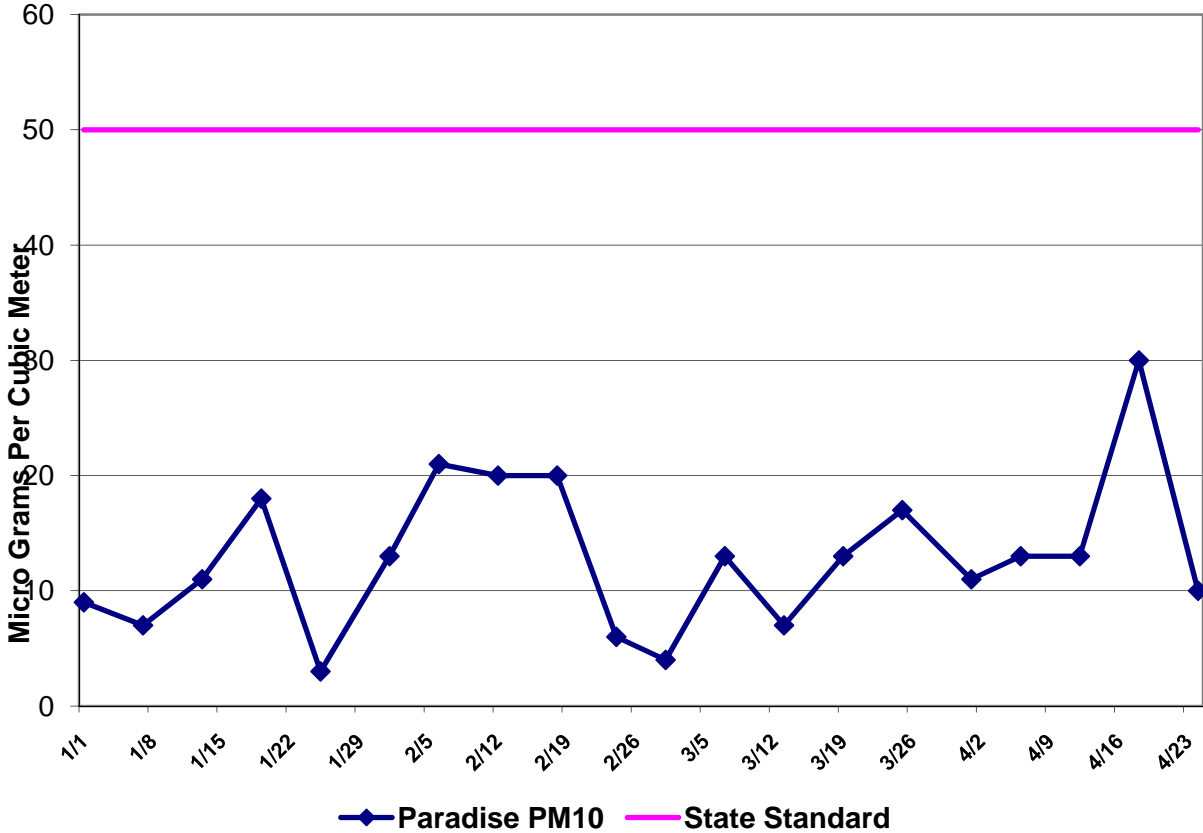

2008 Chico Maximum Monthly 1-Hour Ozone

2008 Paradise Maximum Monthly 1-Hour Ozone

2008 Chico Maximum Monthly 8-Hour Ozone

2008 Paradise Maximum Monthly 8-Hour Ozone

2008 Chico and Paradise Maximum Monthly 1-hour Ozone

2008 Chico and Paradise Maximum Monthly 8-hour Ozone

2008 Chico PM2.5 (FRM Mass)

2008 Chico 24-hour PM10 (SSI)

2008 Paradise PM10

2008 Daily Maximum PM2.5 BAMB Chico and Gridley

2008 Chico & Paradise Maximum Monthly 24-Hour PM10 (SSI)