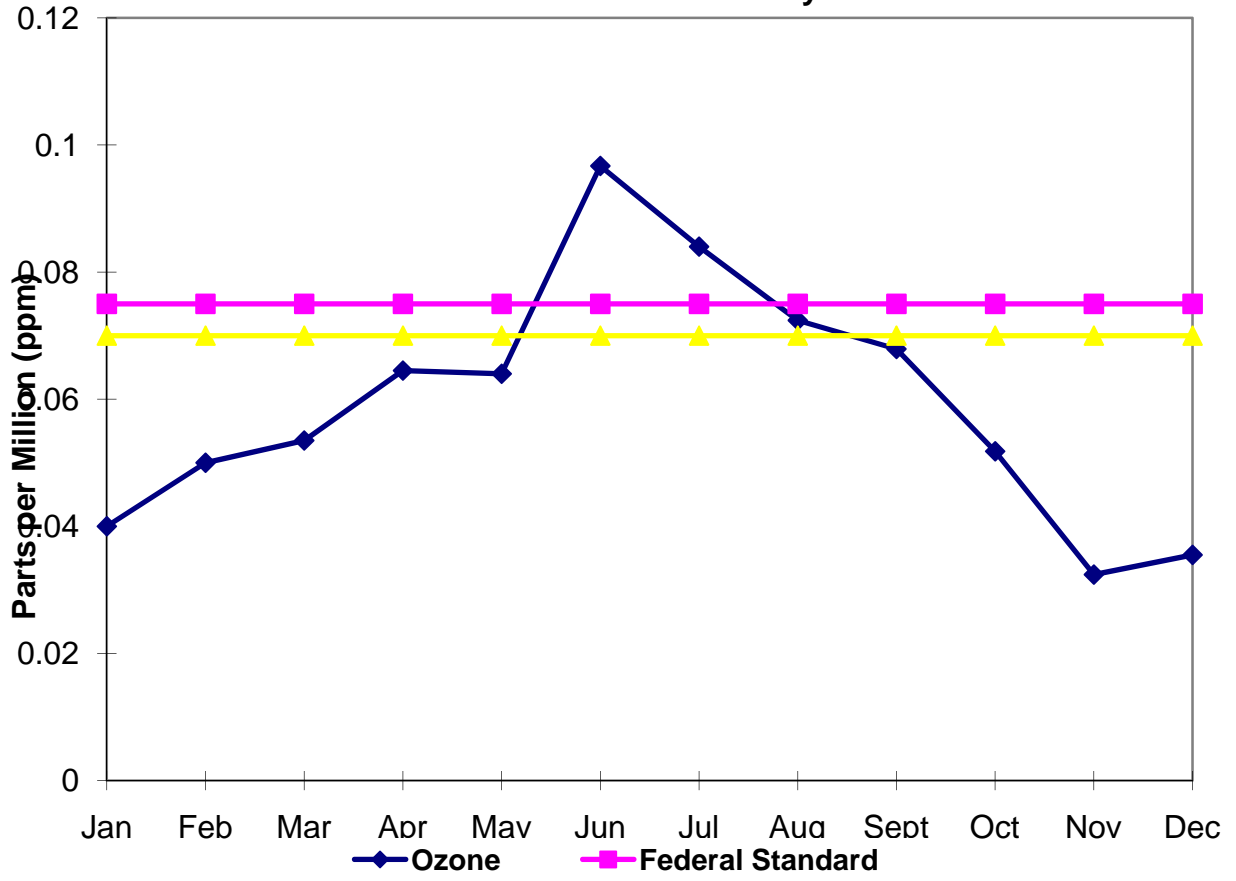

2008 Chico Maximum Monthly 1-Hour Ozone

2008 Paradise Maximum Monthly 1-Hour Ozone

2008 Chico Maximum Monthly 8-Hour Ozone

2008 Paradise Maximum Monthly 8-Hour Ozone

2008 Chico and Paradise Maximum Monthly 1-hour Ozone

2008 Chico and Paradise Maximum Monthly 8-hour Ozone

2008 Chico PM2.5 (FRM Mass)

2008 Chico 24-hour PM10 (SSI)

2008 Paradise PM10

2008 Daily Maximum PM2.5 BAMB Chico and Gridley

2008 Chico & Paradise Maximum Monthly 24-Hour PM10 (SSI)