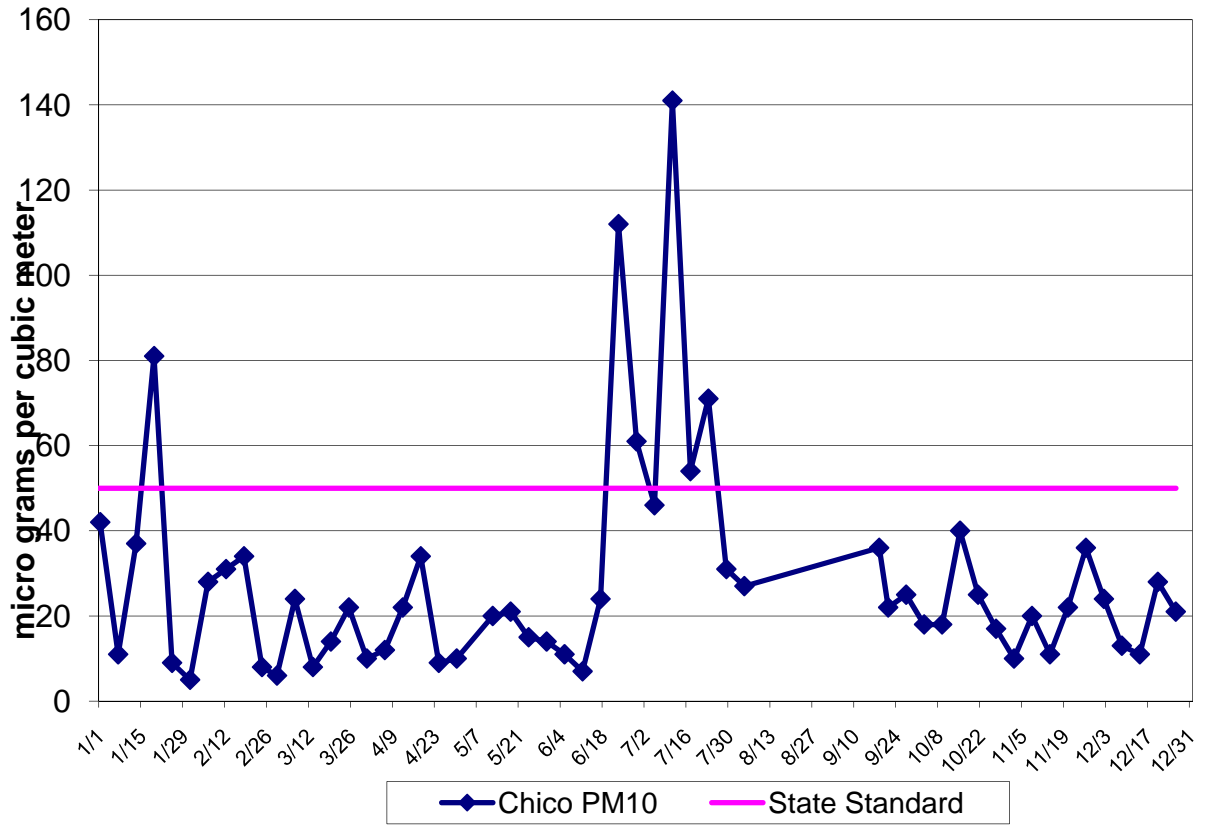

2008 Chico Maximum Monthly 1-Hour Ozone

2008 Paradise Maximum Monthly 1-Hour Ozone

2008 Chico Maximum Monthly 8-Hour Ozone

2008 Paradise Maximum Monthly 8-Hour Ozone

2008 Chico and Paradise Maximum Monthly 1-hour Ozone

2008 Chico and Paradise Maximum Monthly 8-hour Ozone

2008 Chico PM2.5 (FRM Mass)

2008 Chico 24-hour PM10 (SSI)

2008 Paradise PM10

2008 Daily Maximum PM2.5 BAMB Chico and Gridley

2008 Chico & Paradise Maximum Monthly 24-Hour PM10 (SSI)