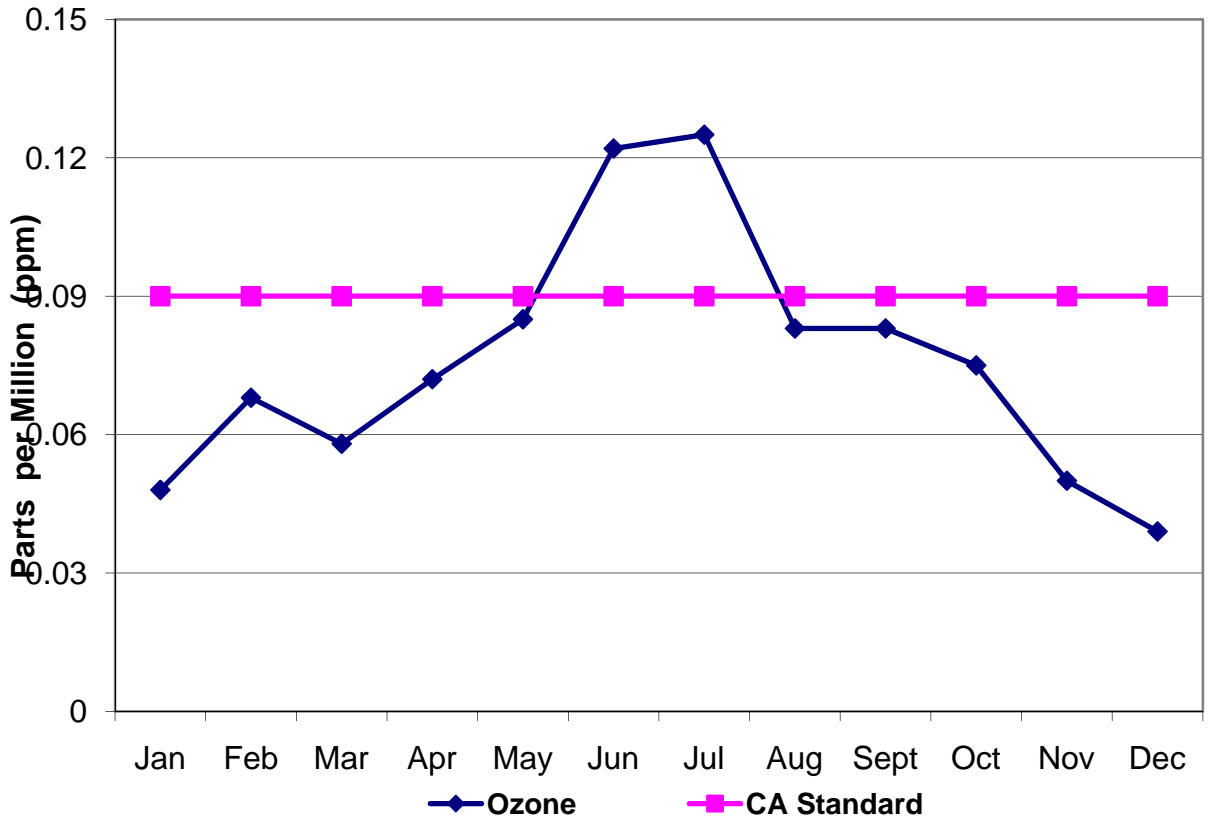

2008 Chico Maximum Monthly 1-Hour Ozone

2008 Paradise Maximum Monthly 1-Hour Ozone

2008 Chico Maximum Monthly 8-Hour Ozone

2008 Paradise Maximum Monthly 8-Hour Ozone

2008 Chico and Paradise Maximum Monthly 1-hour Ozone

2008 Chico and Paradise Maximum Monthly 8-hour Ozone

2008 Chico PM2.5 (FRM Mass)

2008 Chico 24-hour PM10 (SSI)

2008 Paradise PM10

2008 Daily Maximum PM2.5 BAMB Chico and Gridley

2008 Chico & Paradise Maximum Monthly 24-Hour PM10 (SSI)