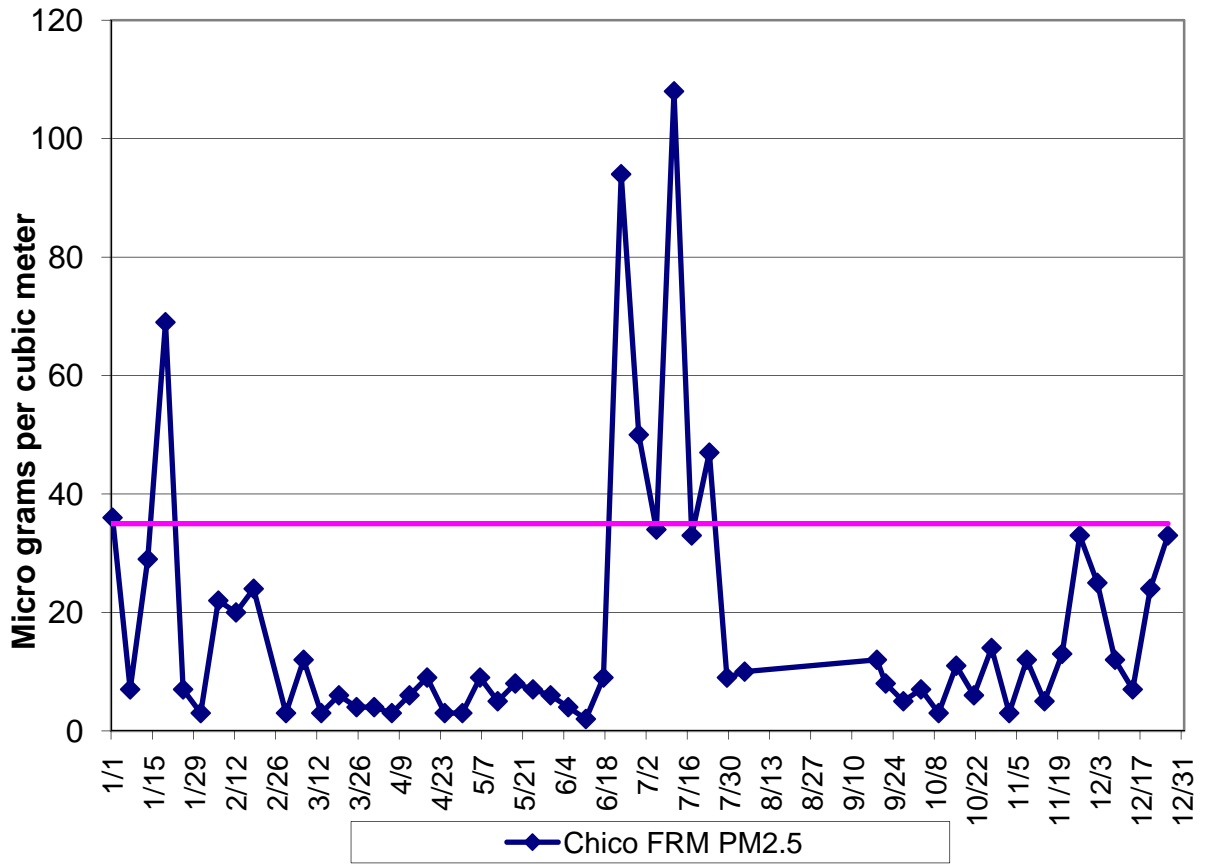

2008 Chico Maximum Monthly 1-Hour Ozone

2008 Paradise Maximum Monthly 1-Hour Ozone

2008 Chico Maximum Monthly 8-Hour Ozone

2008 Paradise Maximum Monthly 8-Hour Ozone

2008 Chico and Paradise Maximum Monthly 1-hour Ozone

2008 Chico and Paradise Maximum Monthly 8-hour Ozone

2008 Chico PM2.5 (FRM Mass)

2008 Chico 24-hour PM10 (SSI)

2008 Paradise PM10

2008 Daily Maximum PM2.5 BAMB Chico and Gridley

2008 Chico & Paradise Maximum Monthly 24-Hour PM10 (SSI)