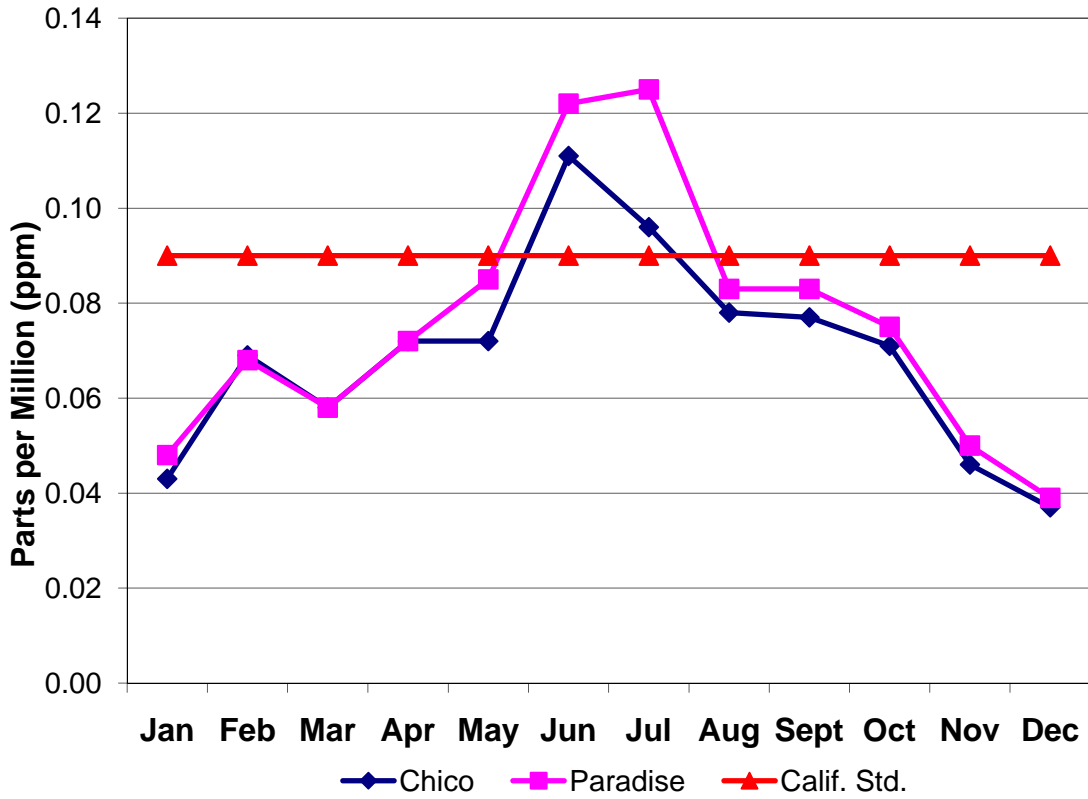

2008 Chico Maximum Monthly 1-Hour Ozone

2008 Paradise Maximum Monthly 1-Hour Ozone

2008 Chico Maximum Monthly 8-Hour Ozone

2008 Paradise Maximum Monthly 8-Hour Ozone

2008 Chico and Paradise Maximum Monthly 1-hour Ozone

2008 Chico and Paradise Maximum Monthly 8-hour Ozone

2008 Chico PM2.5 (FRM Mass)

2008 Chico 24-hour PM10 (SSI)

2008 Paradise PM10

2008 Daily Maximum PM2.5 BAMB Chico and Gridley

2008 Chico & Paradise Maximum Monthly 24-Hour PM10 (SSI)