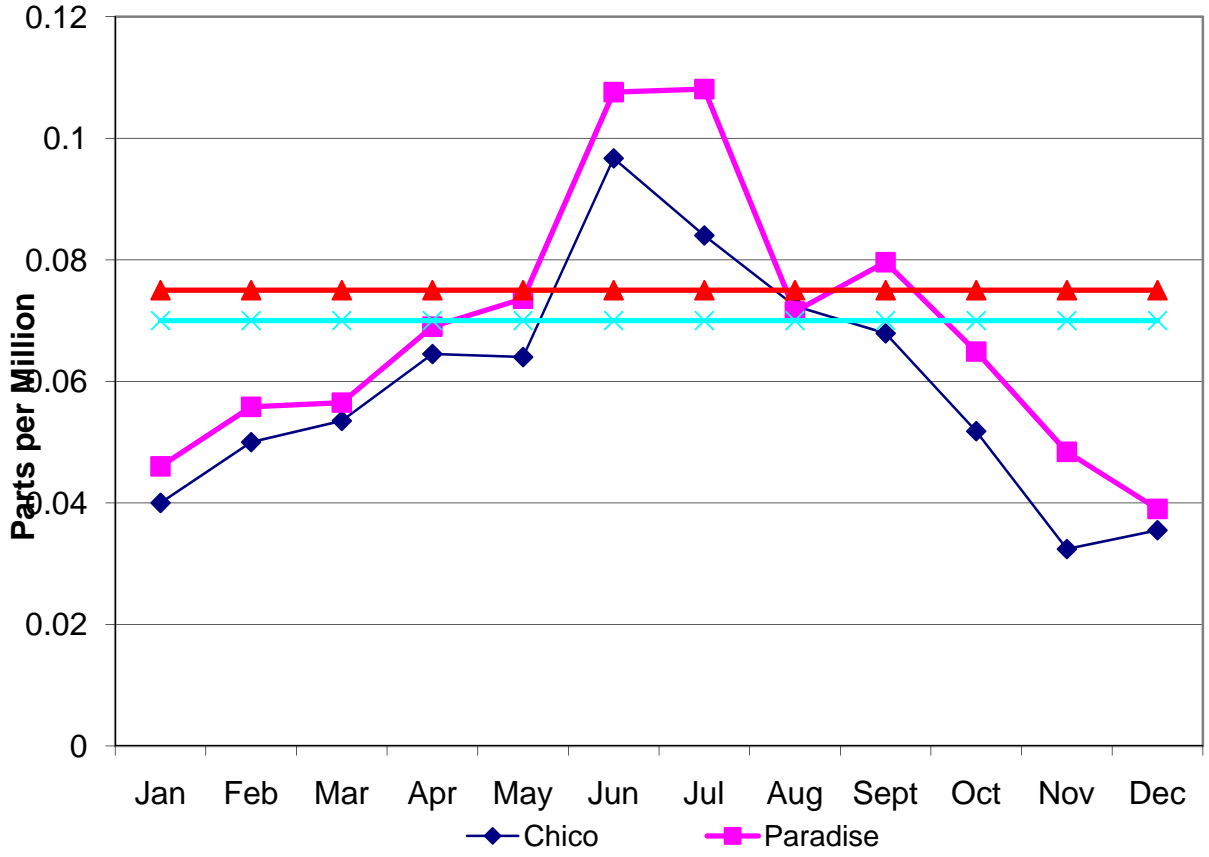

2008 Chico Maximum Monthly 1-Hour Ozone

2008 Paradise Maximum Monthly 1-Hour Ozone

2008 Chico Maximum Monthly 8-Hour Ozone

2008 Paradise Maximum Monthly 8-Hour Ozone

2008 Chico and Paradise Maximum Monthly 1-hour Ozone

2008 Chico and Paradise Maximum Monthly 8-hour Ozone

2008 Chico PM2.5 (FRM Mass)

2008 Chico 24-hour PM10 (SSI)

2008 Paradise PM10

2008 Daily Maximum PM2.5 BAMB Chico and Gridley

2008 Chico & Paradise Maximum Monthly 24-Hour PM10 (SSI)