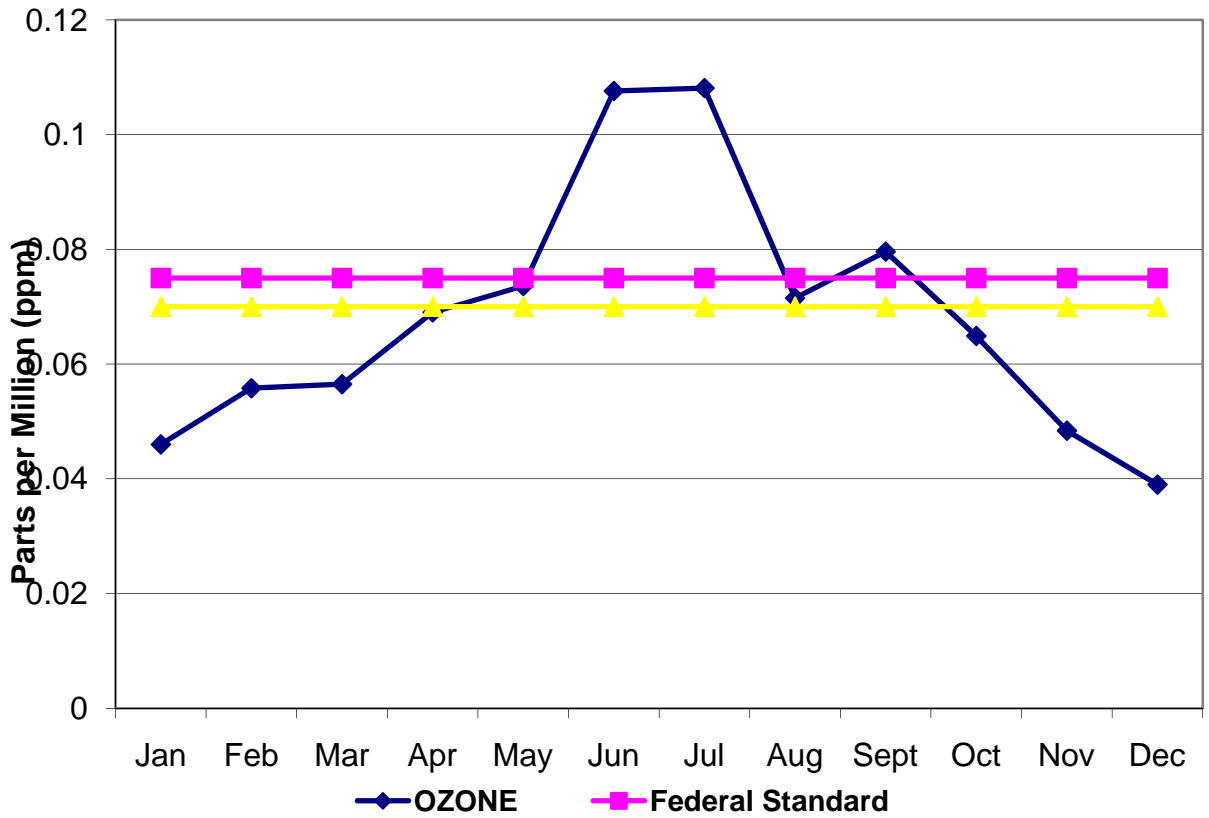

2008 Chico Maximum Monthly 1-Hour Ozone

2008 Paradise Maximum Monthly 1-Hour Ozone

2008 Chico Maximum Monthly 8-Hour Ozone

2008 Paradise Maximum Monthly 8-Hour Ozone

2008 Chico and Paradise Maximum Monthly 1-hour Ozone

2008 Chico and Paradise Maximum Monthly 8-hour Ozone

2008 Chico PM2.5 (FRM Mass)

2008 Chico 24-hour PM10 (SSI)

2008 Paradise PM10

2008 Daily Maximum PM2.5 BAMB Chico and Gridley

2008 Chico & Paradise Maximum Monthly 24-Hour PM10 (SSI)