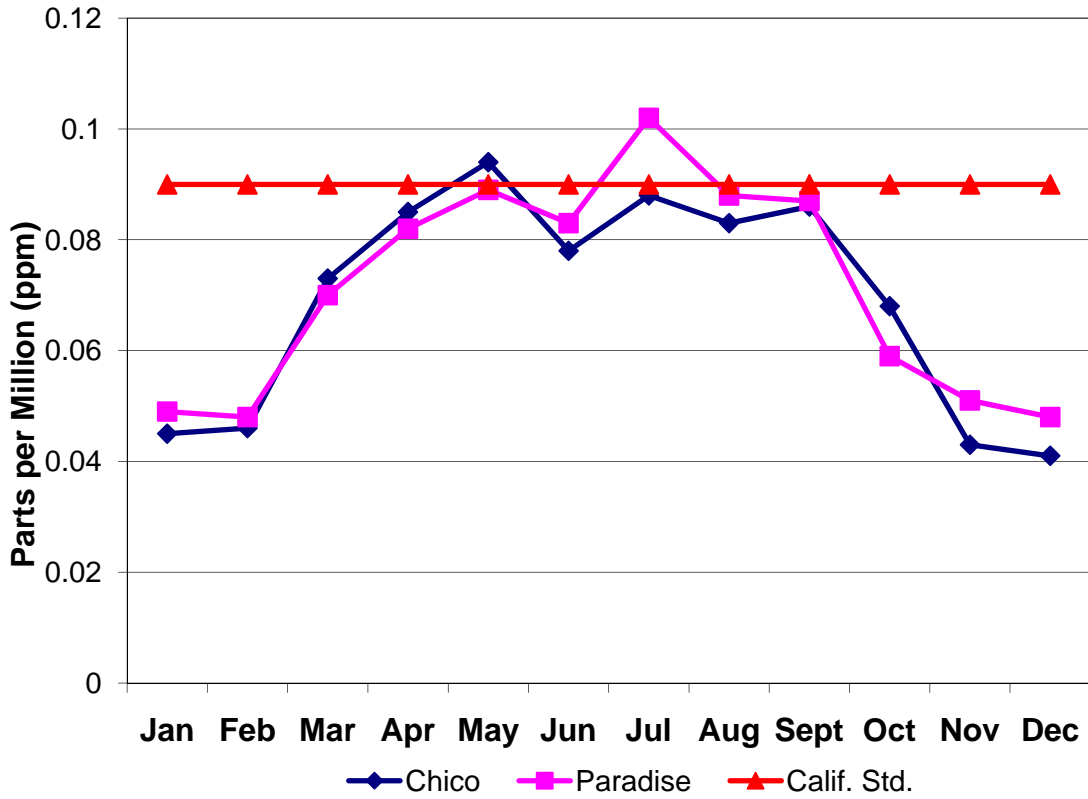

2007 Chico Maximum Monthly 1-Hour Ozone

2007 Paradise Maximum Monthly 1-Hour Ozone

2007 Chico Maximum Monthly 8-Hour Ozone

2007 Paradise Maximum Monthly 8-Hour Ozone

2007 Chico and Paradise Maximum Monthly 1-hour Ozone

2007 Chico and Paradise Maximum Monthly 8-hour Ozone

2007 Chico PM2.5 (FRM Mass)

2007 Daily Maximum PM2.5 BAMM Chico and Gridley

2007 Paradise PM10

2007 Chico 24-hour PM10

2007 Chico & Paradise Maximum Monthly 24-Hour PM10