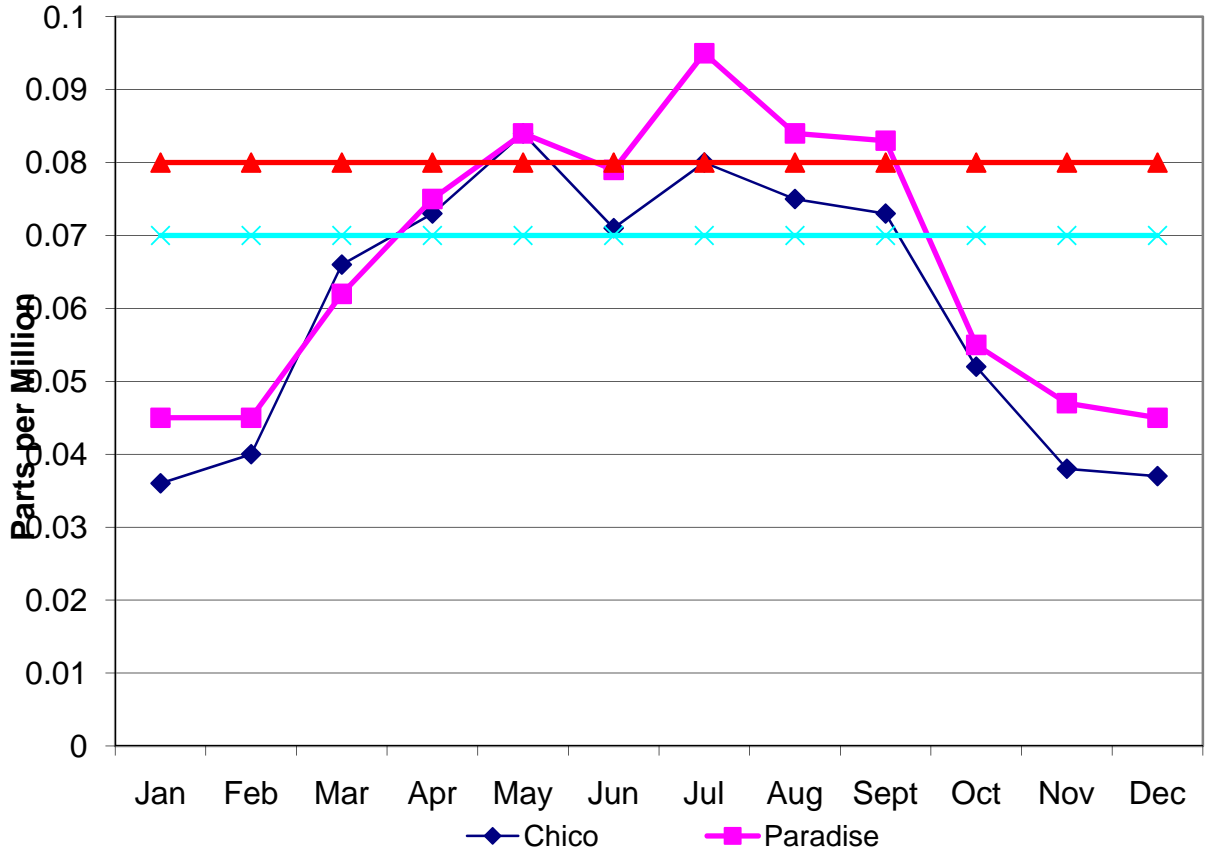

2007 Chico Maximum Monthly 1-Hour Ozone

2007 Paradise Maximum Monthly 1-Hour Ozone

2007 Chico Maximum Monthly 8-Hour Ozone

2007 Paradise Maximum Monthly 8-Hour Ozone

2007 Chico and Paradise Maximum Monthly 1-hour Ozone

2007 Chico and Paradise Maximum Monthly 8-hour Ozone

2007 Chico PM2.5 (FRM Mass)

2007 Daily Maximum PM2.5 BAMM Chico and Gridley

2007 Paradise PM10

2007 Chico 24-hour PM10

2007 Chico & Paradise Maximum Monthly 24-Hour PM10