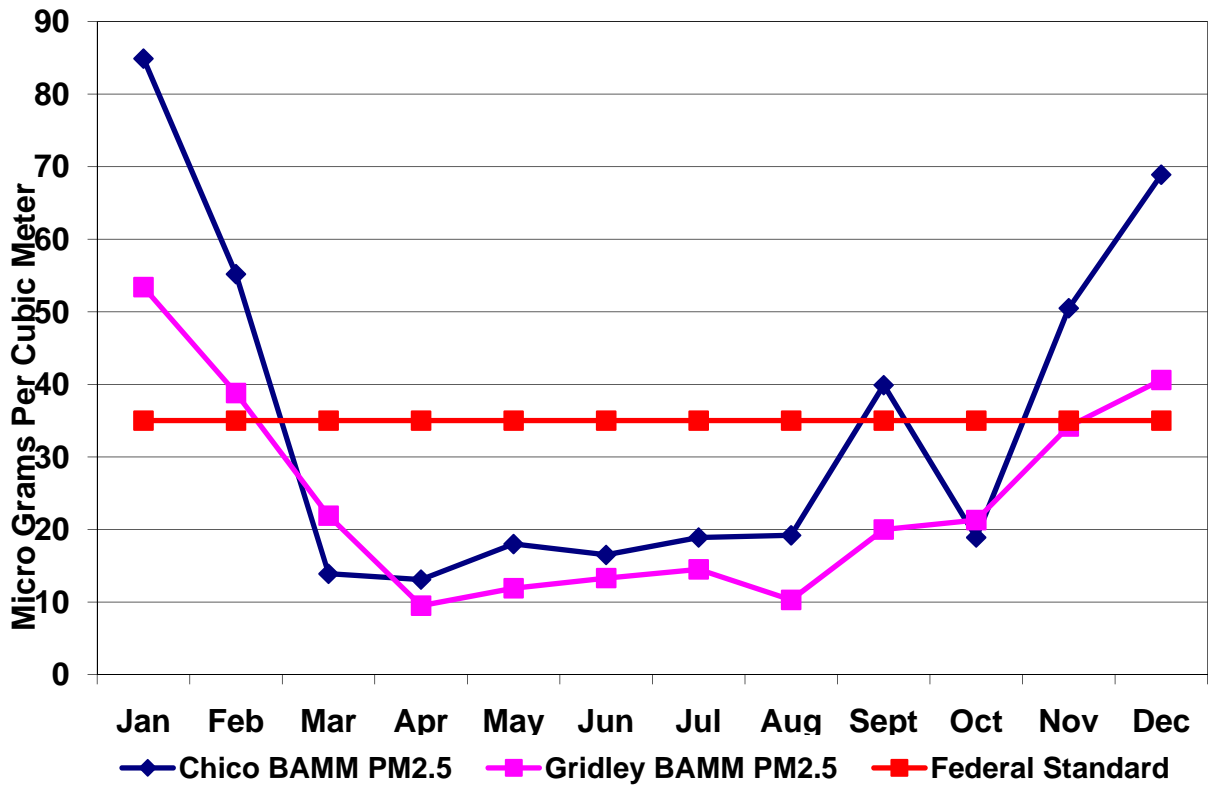

2007 Chico Maximum Monthly 1-Hour Ozone

2007 Paradise Maximum Monthly 1-Hour Ozone

2007 Chico Maximum Monthly 8-Hour Ozone

2007 Paradise Maximum Monthly 8-Hour Ozone

2007 Chico and Paradise Maximum Monthly 1-hour Ozone

2007 Chico and Paradise Maximum Monthly 8-hour Ozone

2007 Chico PM2.5 (FRM Mass)

2007 Daily Maximum PM2.5 BAMM Chico and Gridley

2007 Paradise PM10

2007 Chico 24-hour PM10

2007 Chico & Paradise Maximum Monthly 24-Hour PM10