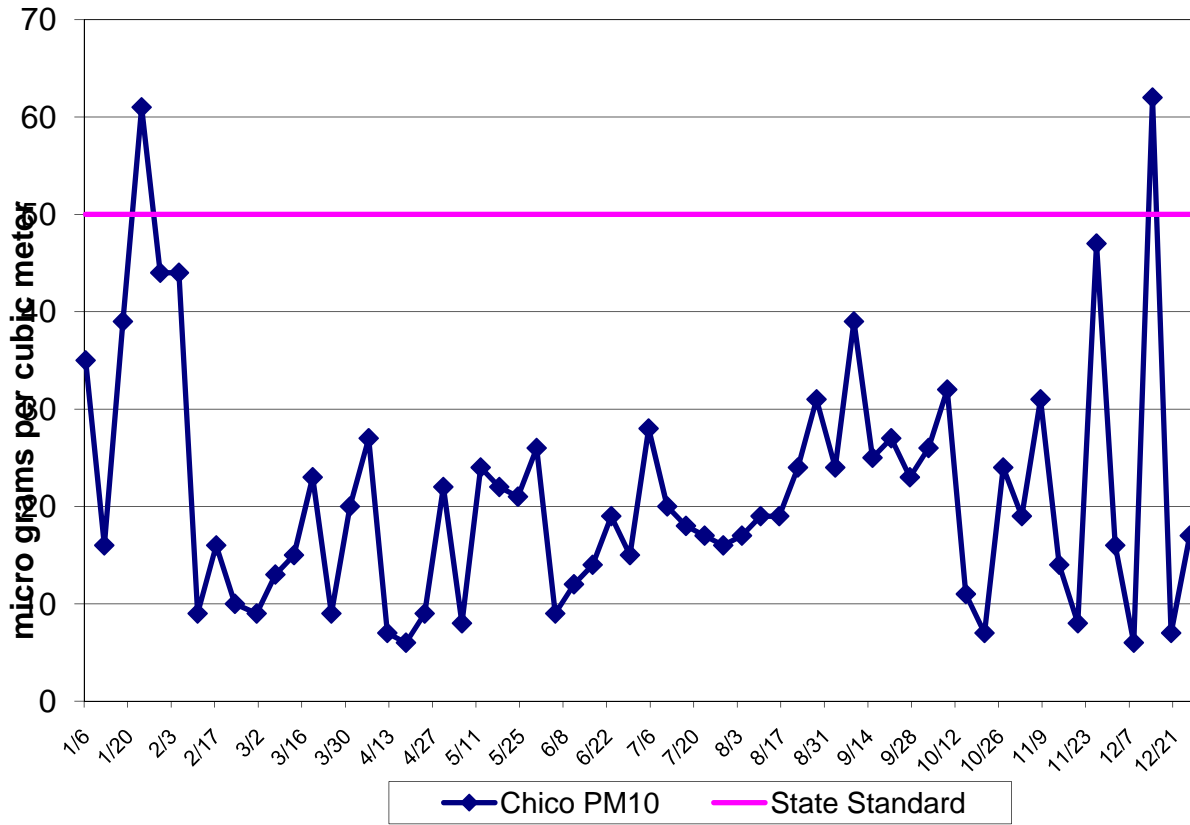

2007 Chico Maximum Monthly 1-Hour Ozone

2007 Paradise Maximum Monthly 1-Hour Ozone

2007 Chico Maximum Monthly 8-Hour Ozone

2007 Paradise Maximum Monthly 8-Hour Ozone

2007 Chico and Paradise Maximum Monthly 1-hour Ozone

2007 Chico and Paradise Maximum Monthly 8-hour Ozone

2007 Chico PM2.5 (FRM Mass)

2007 Daily Maximum PM2.5 BAMM Chico and Gridley

2007 Paradise PM10

2007 Chico 24-hour PM10

2007 Chico & Paradise Maximum Monthly 24-Hour PM10