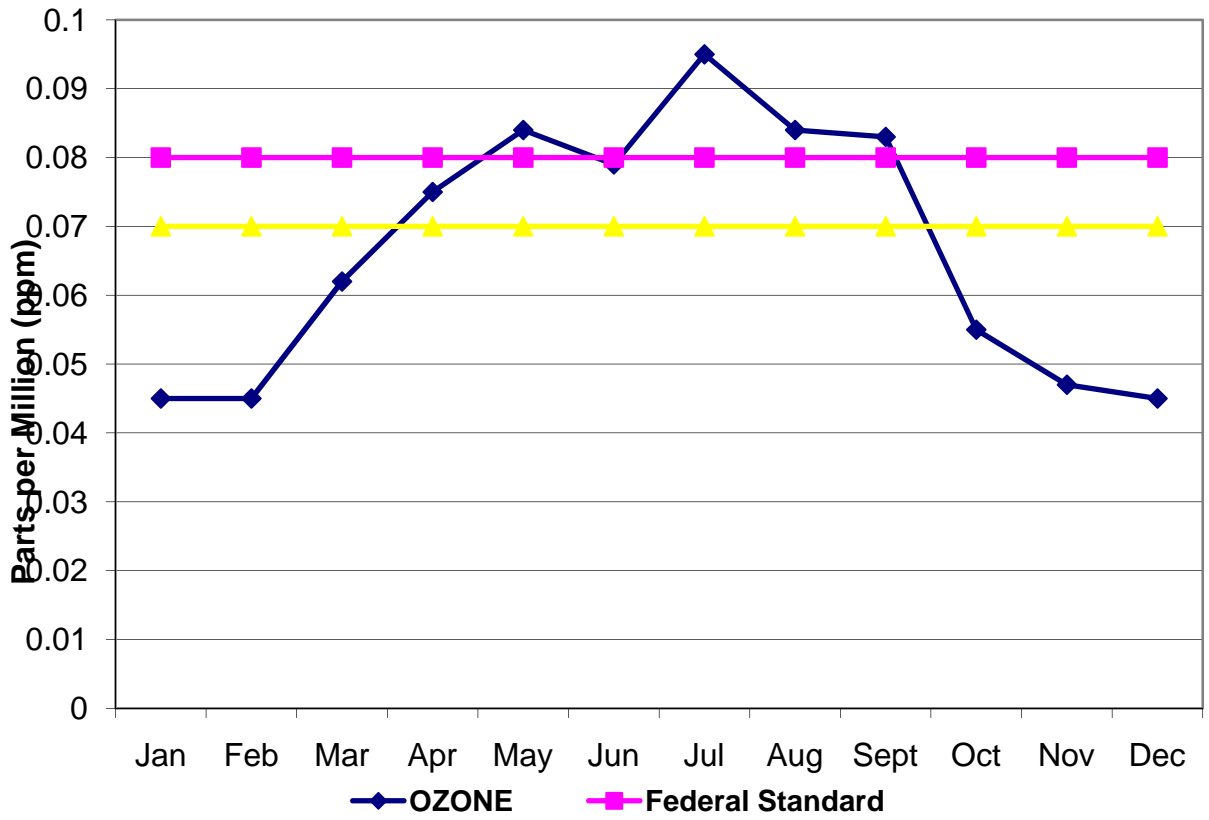

2007 Chico Maximum Monthly 1-Hour Ozone

2007 Paradise Maximum Monthly 1-Hour Ozone

2007 Chico Maximum Monthly 8-Hour Ozone

2007 Paradise Maximum Monthly 8-Hour Ozone

2007 Chico and Paradise Maximum Monthly 1-hour Ozone