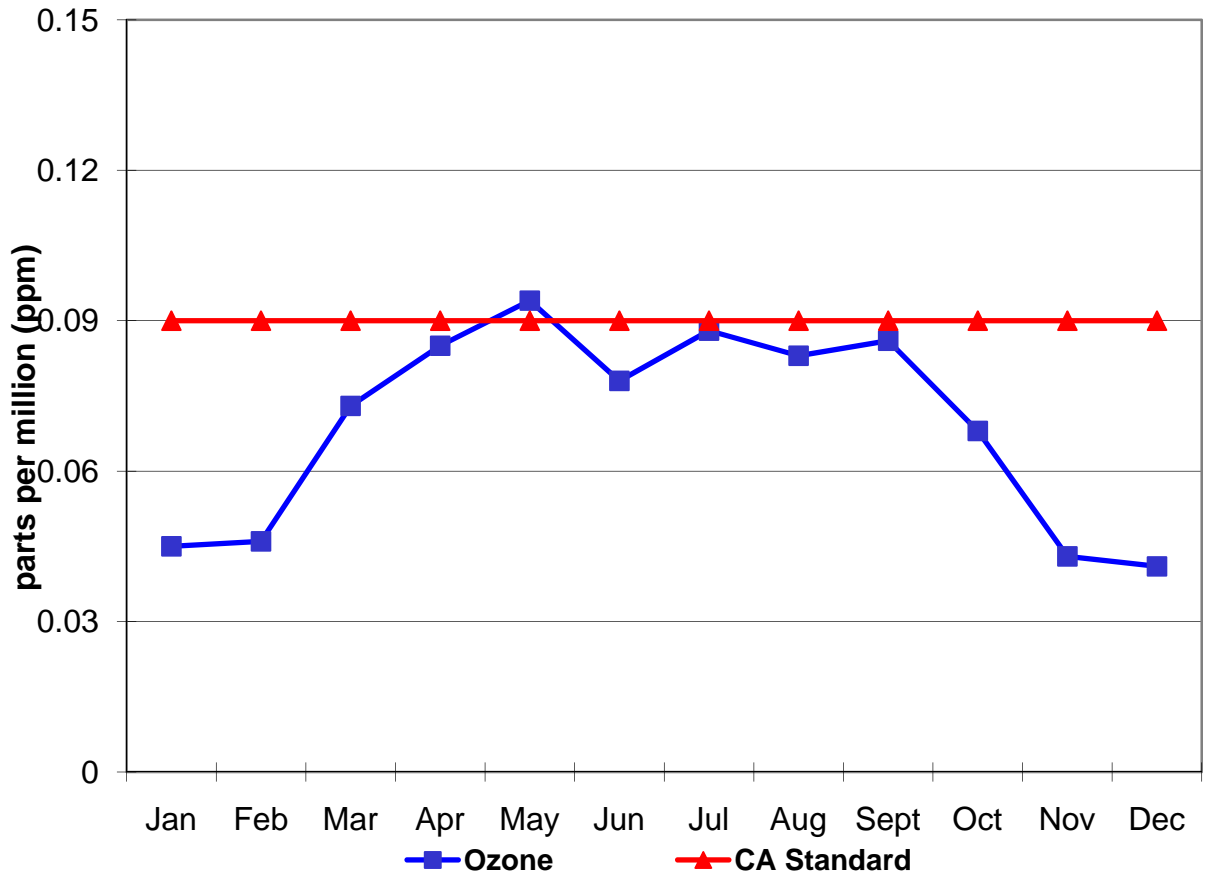

2007 Chico Maximum Monthly 1-Hour Ozone

2007 Paradise Maximum Monthly 1-Hour Ozone

2007 Chico Maximum Monthly 8-Hour Ozone

2007 Paradise Maximum Monthly 8-Hour Ozone

2007 Chico and Paradise Maximum Monthly 1-hour Ozone

2007 Chico and Paradise Maximum Monthly 8-hour Ozone

2007 Chico PM2.5 (FRM Mass)

2007 Daily Maximum PM2.5 BAMM Chico and Gridley

2007 Paradise PM10

2007 Chico 24-hour PM10

2007 Chico & Paradise Maximum Monthly 24-Hour PM10