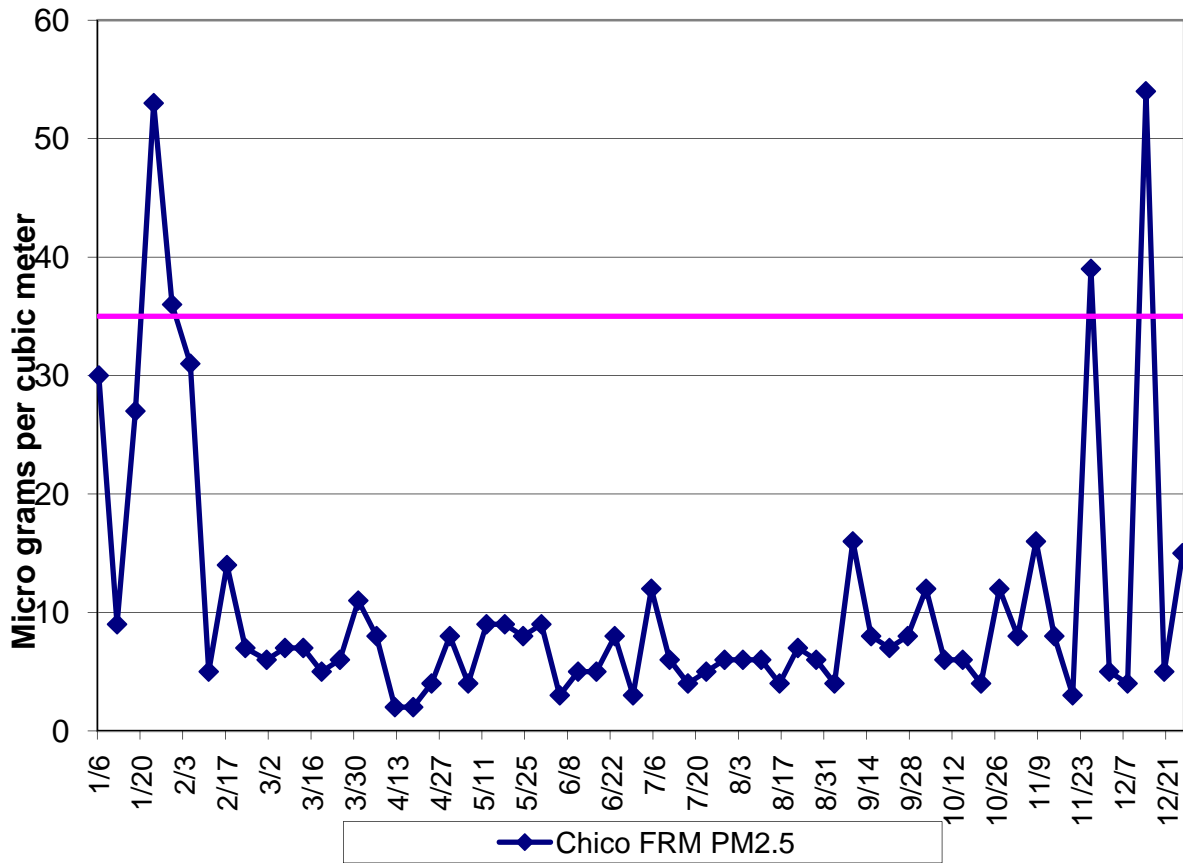

2007 Chico Maximum Monthly 1-Hour Ozone

2007 Paradise Maximum Monthly 1-Hour Ozone

2007 Chico Maximum Monthly 8-Hour Ozone

2007 Paradise Maximum Monthly 8-Hour Ozone

2007 Chico and Paradise Maximum Monthly 1-hour Ozone

2007 Chico and Paradise Maximum Monthly 8-hour Ozone

2007 Chico PM2.5 (FRM Mass)

2007 Daily Maximum PM2.5 BAMM Chico and Gridley

2007 Paradise PM10

2007 Chico 24-hour PM10

2007 Chico & Paradise Maximum Monthly 24-Hour PM10