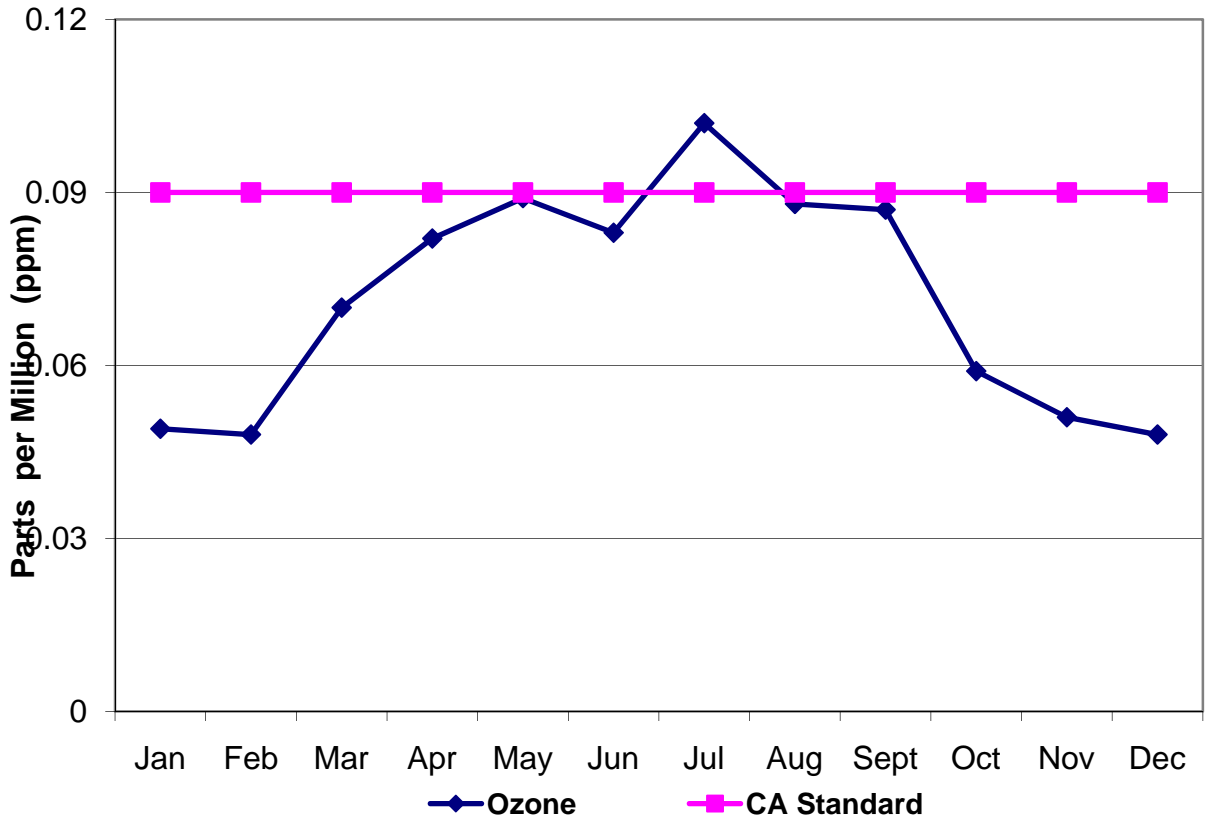

2007 Chico Maximum Monthly 1-Hour Ozone

2007 Paradise Maximum Monthly 1-Hour Ozone

2007 Chico Maximum Monthly 8-Hour Ozone

2007 Paradise Maximum Monthly 8-Hour Ozone

2007 Chico and Paradise Maximum Monthly 1-hour Ozone