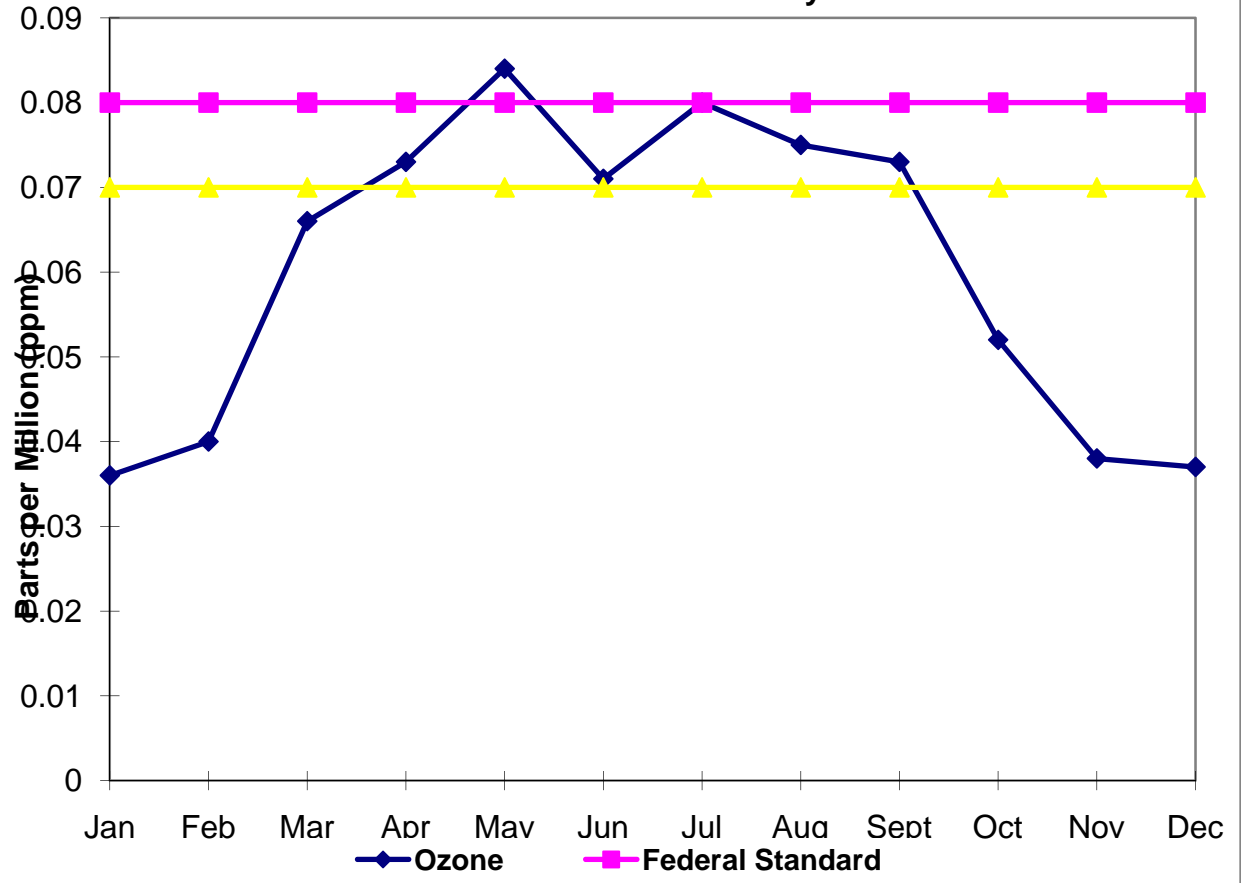

2007 Chico Maximum Monthly 1-Hour Ozone

2007 Paradise Maximum Monthly 1-Hour Ozone

2007 Chico Maximum Monthly 8-Hour Ozone

2007 Paradise Maximum Monthly 8-Hour Ozone

2007 Chico and Paradise Maximum Monthly 1-hour Ozone

2007 Chico and Paradise Maximum Monthly 8-hour Ozone

2007 Chico PM2.5 (FRM Mass)

2007 Daily Maximum PM2.5 BAMM Chico and Gridley

2007 Paradise PM10

2007 Chico 24-hour PM10

2007 Chico & Paradise Maximum Monthly 24-Hour PM10