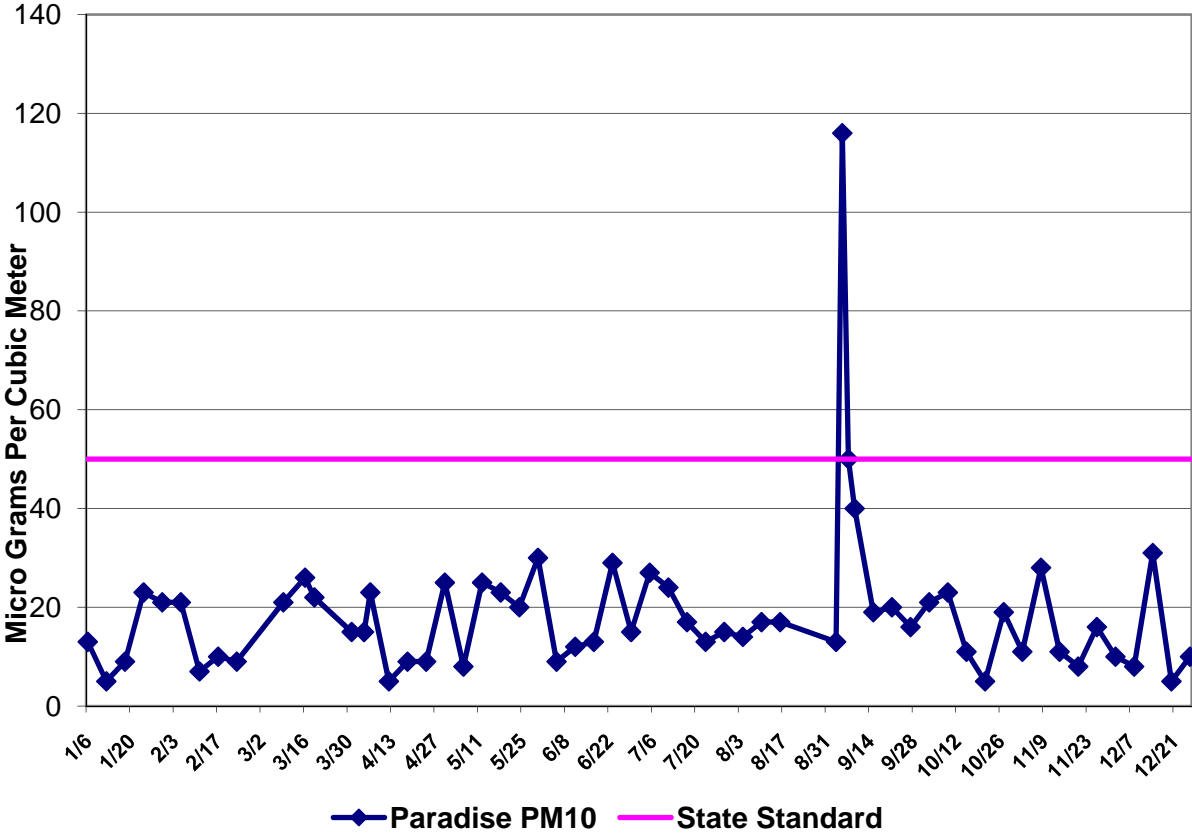

2007 Chico Maximum Monthly 1-Hour Ozone

2007 Paradise Maximum Monthly 1-Hour Ozone

2007 Chico Maximum Monthly 8-Hour Ozone

2007 Paradise Maximum Monthly 8-Hour Ozone

2007 Chico and Paradise Maximum Monthly 1-hour Ozone

2007 Chico and Paradise Maximum Monthly 8-hour Ozone

2007 Chico PM2.5 (FRM Mass)

2007 Daily Maximum PM2.5 BAMM Chico and Gridley

2007 Paradise PM10

2007 Chico 24-hour PM10

2007 Chico & Paradise Maximum Monthly 24-Hour PM10